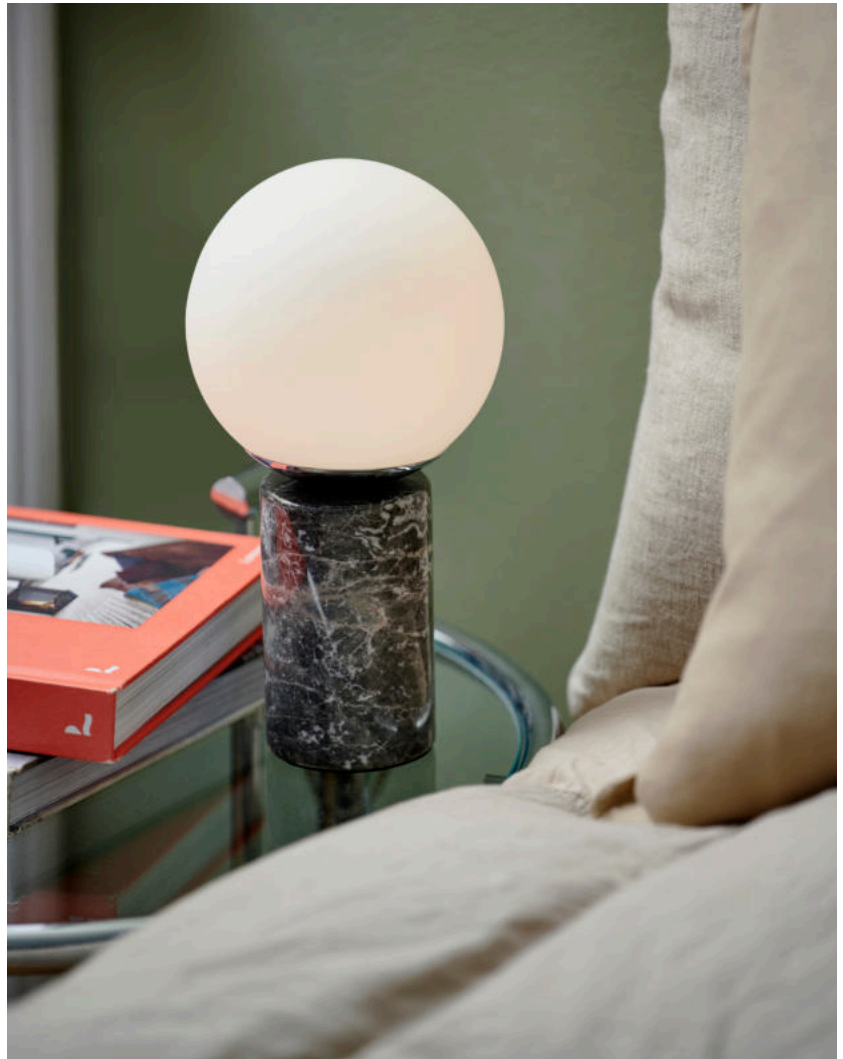

LILLY MARBLE | TABLE LAMP | GREY

2213575010

nordlux®

Voltage (V): 220-240 Volt
IP degree: IP20
Maximum bulb wattage (W): 25W
Class (Class 1, Class 2, Class 3):
Class 2 (Double isolated)
Bulb base: E14
Switch placement: On the cable
Parallel connection: False

Primary material: Glass
Secondary material: Marble
Color of the cable: Black
Length of the cable (cm): 150
Surface material of the cable:
Textile
Is the cable replaceable: False

Color: Grey
Height (cm): 28.5
Width (cm): 15
Shade Diameter (cm): 15
Outdoor base dimension (cm): 8
Length (cm): 15

- Contemporary art deco design expression • Genuine marble in nature's playful colours
- Mouth blown glass and exclusive details • Marble structure means that not two are alike

Lilly is a highly decorative series that combines simplicity and elegance in the finest way. A stylish interplay between the heavy marble base and the luminous, opal white glass dome creates a contemporary design expression with art deco references. Marble is a natural material and therefore lines, colours and patterns may vary from lamp to lamp.