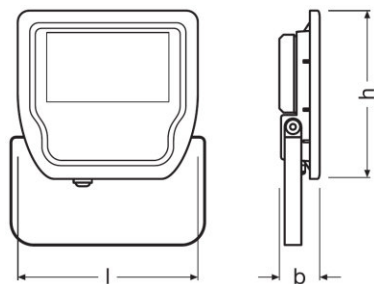

FLOODLIGHT LED 20 W 3000 K BK,
FLOODLIGHT LED 20 W 4000 K BK