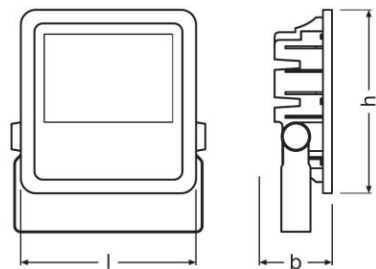

Product family datasheet

FLOODLIGHT LED 100 W 4000 K BK,
FLOODLIGHT LED 100 W 6500 K BK