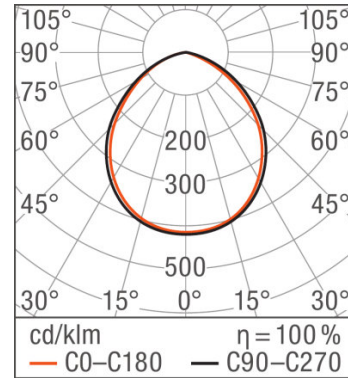

FLOODLIGHT LED 50 W 3000 K BK