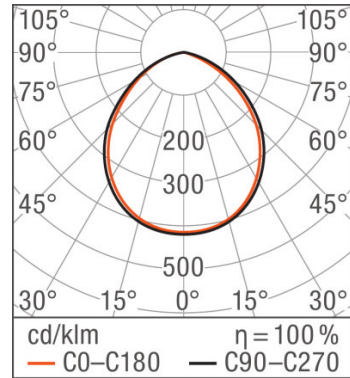

Product family datasheet

FLOODLIGHT LED 50 W 3000 K BK

FLOODLIGHT LED 100 W 4000 K BK