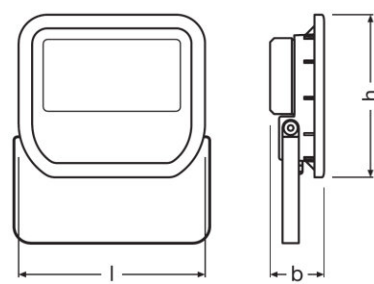

FLOODLIGHT LED 50 W 3000 K WT