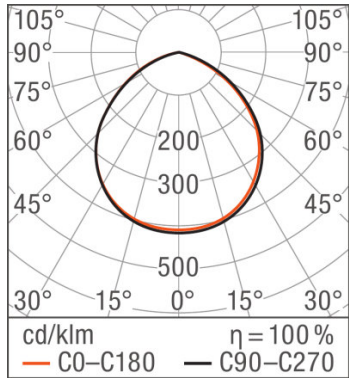

Product family datasheet