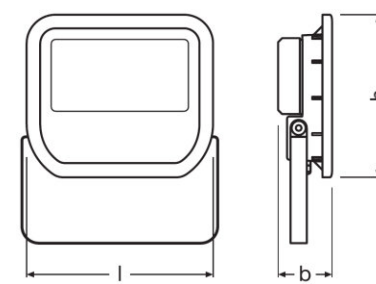

FLOODLIGHT LED 50 W 3000 K BK,
FLOODLIGHT LED 50 W 4000 K BK