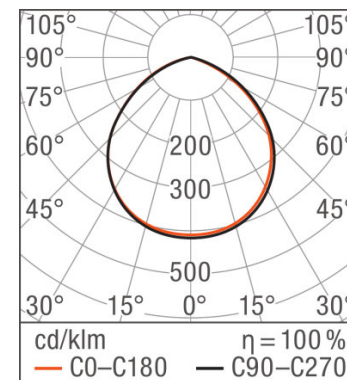

FLOODLIGHT LED 20 W 3000 K WT