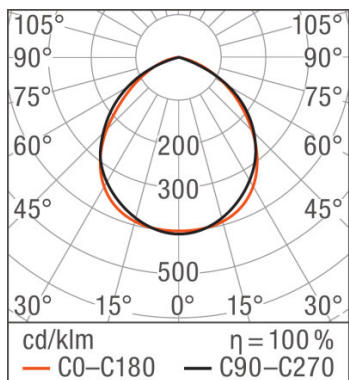

FLOODLIGHT LED 20 W 3000 K BK

Product family datasheet

FLOODLIGHT LED 150 W 4000 K BK