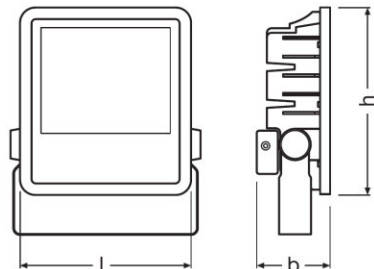

FLOODLIGHT LED 150 W 4000 K BK,
FLOODLIGHT LED 150 W 6500 K BK