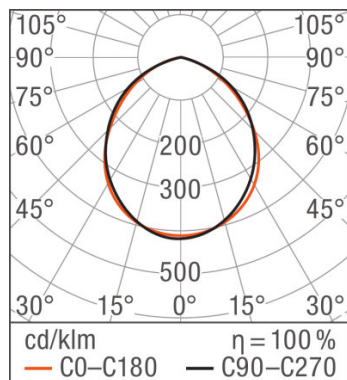

FLOODLIGHT LED 50 W 3000 K WT

FLOODLIGHT LED 200 W 4000 K BK

Application advice

For more detailed application information and graphics please see product datasheet.

Logistical Data

Product code	Product description	Packaging unit (Pieces/Unit)	Dimensions (length x width x height)	Volume	Gross weight
4058075810938	FLOODLIGHT LED 10 W 3000 K WT	Shipping carton box 10	280 mm x 248 mm x 210 mm	14.58 dm³	5.00 g
4058075810952	FLOODLIGHT LED 10 W 4000 K WT	Shipping carton box 10	280 mm x 248 mm x 210 mm	14.58 dm³	5.00 g
4058075001084	FLOODLIGHT LED 20 W 3000 K WT	Shipping carton box 28	419 mm x 392 mm x 430 mm	70.63 dm³	20247.00 g