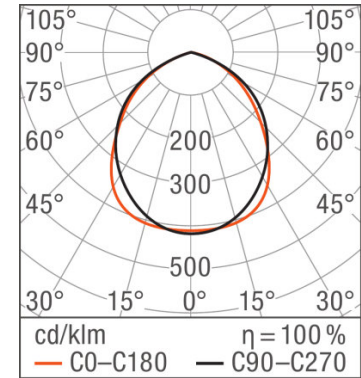

FLOODLIGHT LED 100 W 4000 K BK