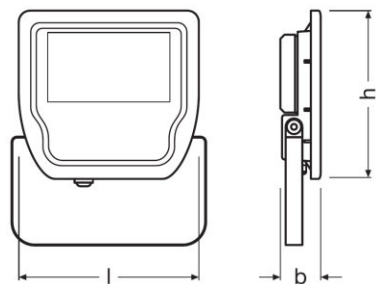

Product family datasheet

Product description	Certificates & standards	
	Protection class	Type of protection
FLOODLIGHT LED 150 W 4000 K BK	I	IP65
FLOODLIGHT LED 150 W 6500 K BK	I	IP65
FLOODLIGHT LED 200 W 4000 K BK	I	IP65
BA 200 W 6500 K BK	I	IP65

FLOODLIGHT LED 20 W 3000 K WT