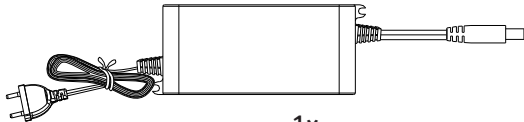

Only for LED Constant Voltage 12V DC

70200

~~LED Constant Current (350mA, 700mA..)
LED 12V~AC 50Hz~~

1x

1x