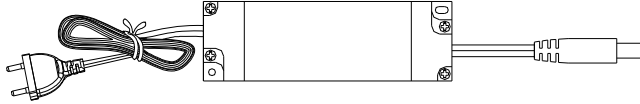

701.99 702.03
702.00 702.04
702.01 702.15
702.16

(+MA 173)

PSU 03/14

Only for LED Constant Voltage 12V DC

70199

~~LED Constant Current (350mA, 700mA..)
LED 12V~AC 50Hz~~

1x

1x