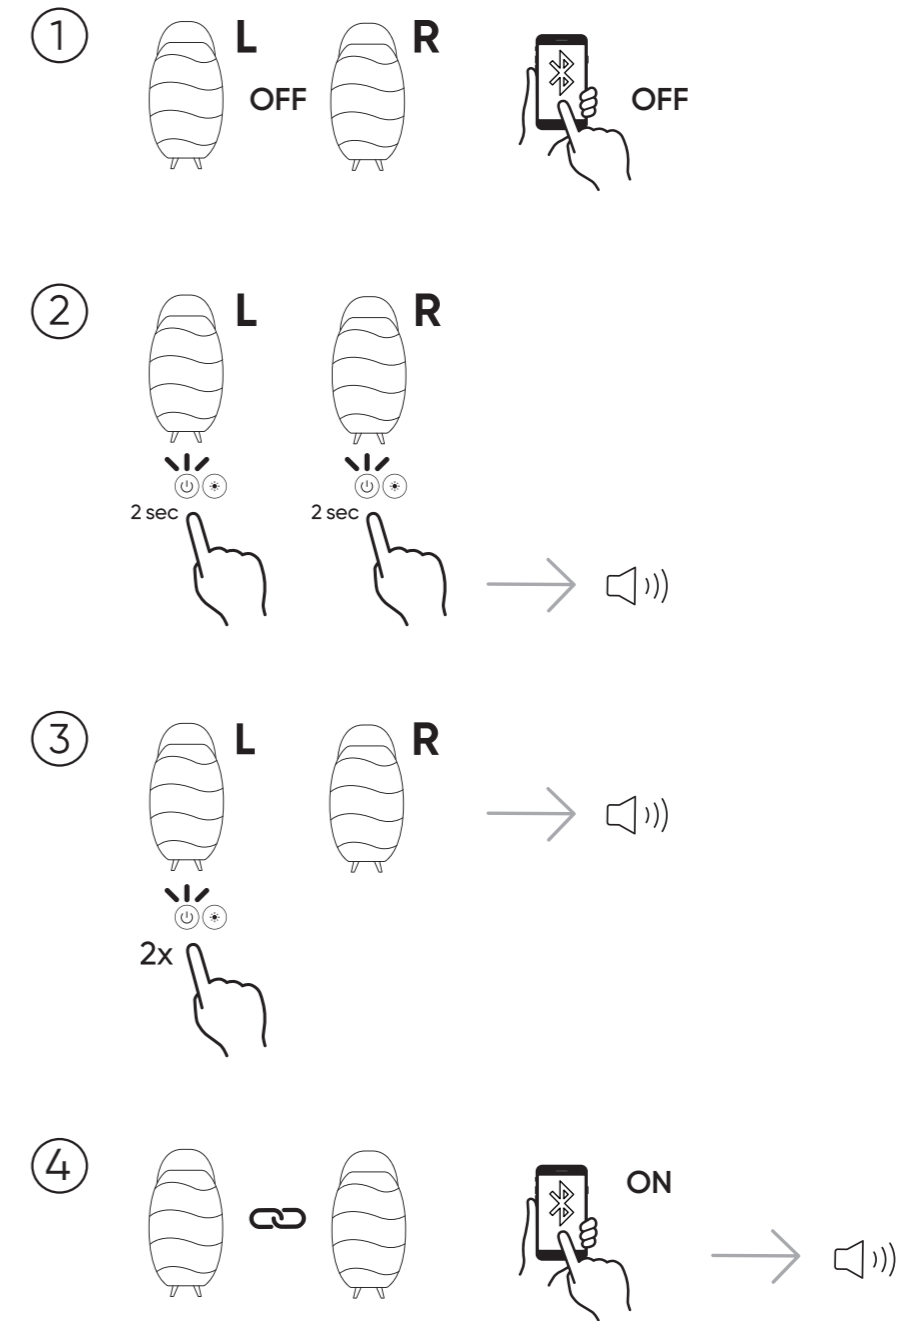

Charging

LED status

Reset

Pairing Mode

Unpair