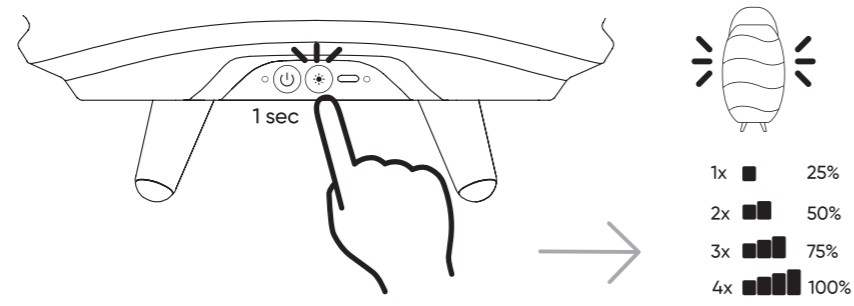

kooduu

Synergy

Model 35/50/65
Quick Start Guide
V 1.2 2023

Power On/Off

Connect Bluetooth Device

Play Music

Light On/Off

Light Dimmer