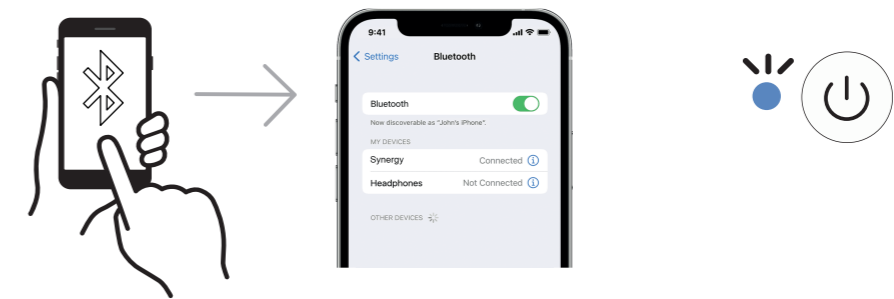

kooduu

Synergy

Model 35/50/65
Quick Start Guide
V 1.2 2023

Power On/Off

Connect Bluetooth Device

Play Music

Light On/Off

Light Dimmer