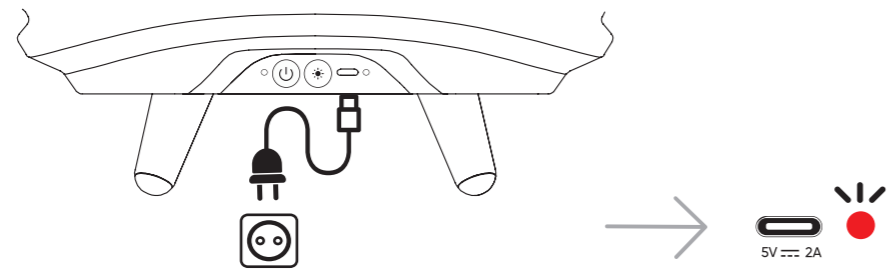

kooduu

Synergy

Model 35/50/65
Quick Start Guide
V 1.2 2023

Power On/Off

Connect Bluetooth Device

Play Music

Light On/Off

Light Dimmer

Charging

LED status

Reset

Pairing Mode

Unpair