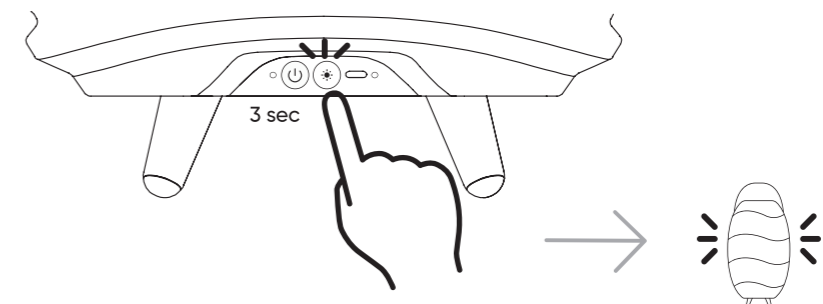

kooduu

Synergy

Model 35/50/65
Quick Start Guide
V 1.2 2023

Power On/Off

Connect Bluetooth Device

Play Music

Light On/Off

Light Dimmer

Charging

LED status

Reset

Pairing Mode

Unpair