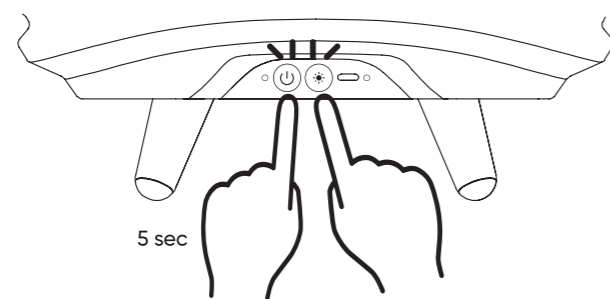

kooduu

Synergy

Model 35/50/65
Quick Start Guide
V 1.2 2023

Power On/Off

Connect Bluetooth Device

Play Music

Light On/Off

Light Dimmer

Charging

LED status

Reset

Pairing Mode

Unpair