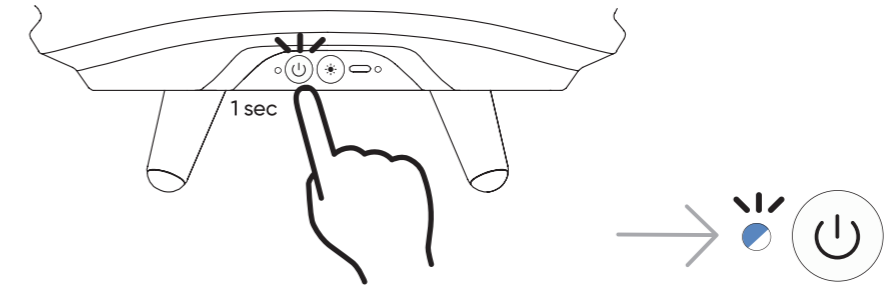

kooduu

Synergy

Model 35/50/65
Quick Start Guide
V 1.2 2023

Power On/Off

Connect Bluetooth Device

Play Music

Light On/Off

Light Dimmer

Charging

LED status

Reset

Pairing Mode

Unpair