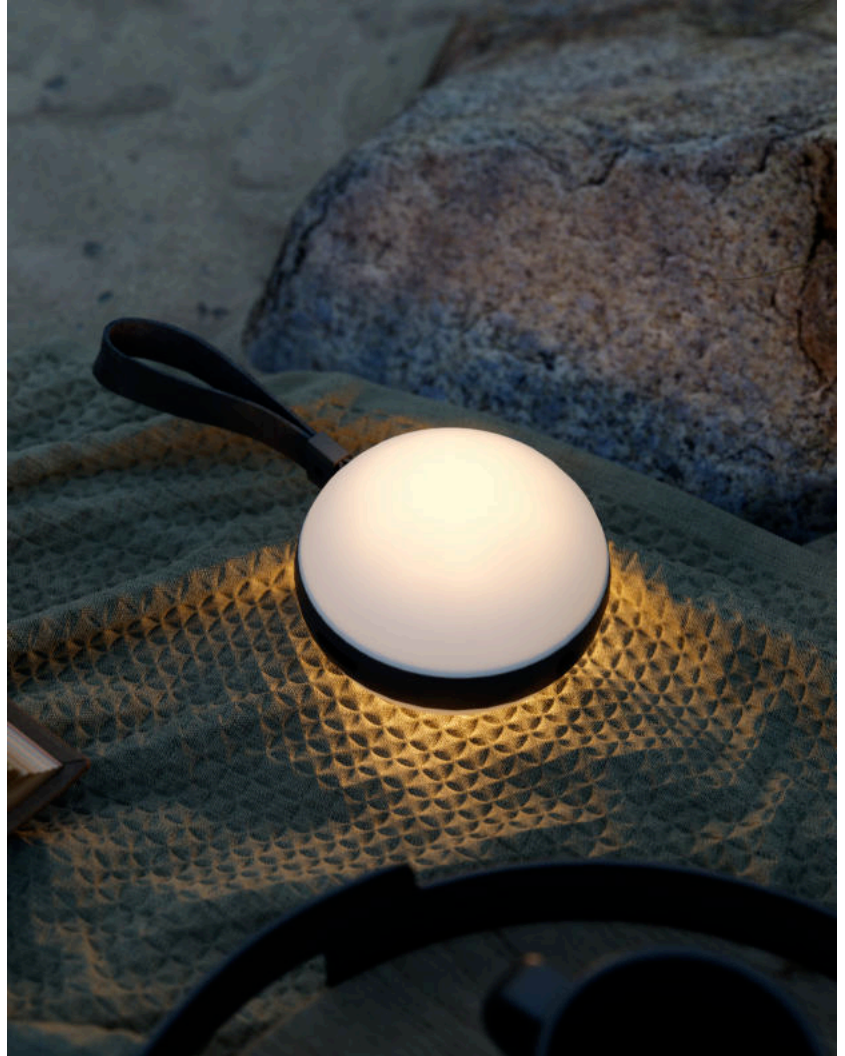

BRING TO-GO 12 | BATTERY LIGHT | WHITE

2218013001

nordlux®

IP degree: IP44
Class (Class 1, Class 2, Class 3):
Class 3 (12V)
Bulb base: LED Module
Switch placement: On the base
Parallel connection: False

Primary material: Plastic
Color of the cable: Black
Length of the cable (cm): 100
Surface material of the cable:
Plastic
Color: White

Height (cm): 26
Shade Diameter (cm): 12
EAN: 5704924010545
TUN: 2276884
Item Number: 2218013001
Pcs Per Master Carton: 3

Sales Box Height (cm): 13
Sales Box Width(cm): 13
Sales Box Depth (cm): 10
Sales Box Volume m³ : 0.0017
Product net weight (kg): 0.23

Brightness of light (Lumen): 70
Color Temperature (K): 2700
Ra-value : 83
Lifetime (h): 25000
Battery lasting time for each
lumen: Step 1: 70lm/8 hoursStep
2: 20lm/ 24 hoursStep 3: off
Energy Class: Exempt

- Easy to bring everywhere (battery powered) • Made from recycled materials • Water resistant (IP65) • Just tap to turn on/off
- USB cable for charging included • Long battery life • 5 year LED guarantee

Bring is a stylish and portable outdoor light by designers Timothy Jacob Jensen and Alasdair McPhail. Bring has a round, illuminated surface elegantly embraced by a black rubber band that also serves as a practical handle or suspension. A gentle tap enables the Moodmaker™ functionality and dims the light in two steps. An additional tap turns the light off. Long battery life and a water-resistant surface made from recycled materials makes it ideal to bring anywhere - to the beach, the park or the terrace to light up those warm summer nights with a pleasant and cosy ambience.