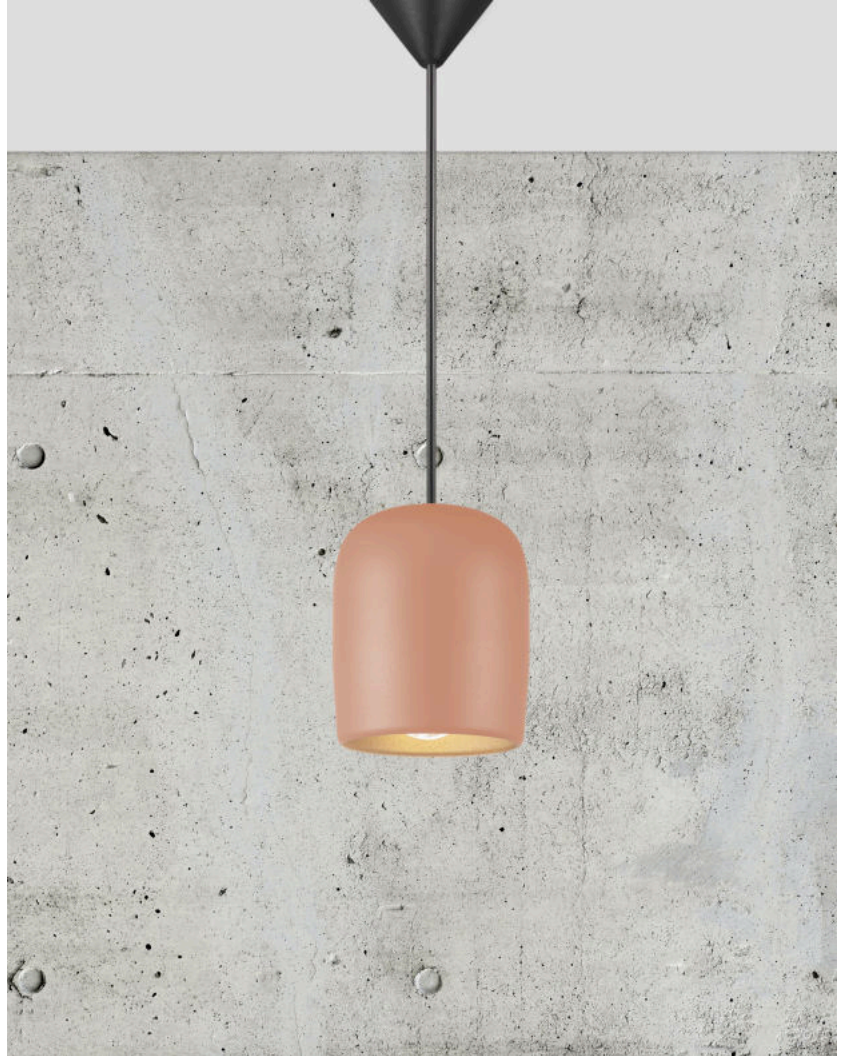

NOTTI 10 | PENDANT | TERRACOTTA

2213073059

nordlux®

Voltage (V): 220-240 Volt
IP degree: IP20
Maximum bulb wattage (W): 25W
Class (Class 1, Class 2, Class 3):
Class 2 (Double isolated)
Bulb base: E27
Parallel connection: False

Primary material: Metal
Color of the cable: Black
Length of the cable (cm): 200
Surface material of the cable:
Plastic
Is the cable replaceable: False

Color: Terracotta
Height (cm): 12
Width (cm): 10
Shade Diameter (cm): 10
Length (cm): 10

- Small, organic and elegantly shaped pendant • Nordic simplicity
- Matching colour inside to give a soft light • Hang three or more lamps together in a line or cluster

Notti has an organic and harmonic shape in a light, Nordic design expression. Here simplicity is key - the soft, matte surface matches the colour inside for an elegant effect and a soft light. Hang three or more lamps together in a line or a cluster to create a cool effect.