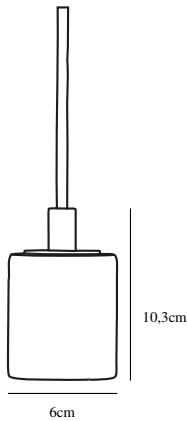

SIV | PENDANT | BROWN

45883018

nordlux®

Voltage (V): 220-240 Volt
IP degree: IP20
Maximum bulb wattage (W): 60W
Class (Class 1, Class 2, Class 3):
Class 1 (Earth contact)
Bulb base: E27
Parallel connection: False

Color: Brown
Height (cm): 10.2
EAN: 5704924011542
TUN: 2276928

Item Number: 45883018
Pcs Per Master Carton: 3
Sales Box Height (cm): 14
Sales Box Width (cm): 14
Sales Box Depth (cm): 11
Sales Box Volume m³: 0.0022
Product net weight (kg): 0.79

Primary material: Marble
Color of the cable: Black
Length of the cable (cm): 300
Surface material of the cable:
Textile
Is the cable replaceable: False

- Natural style • Genuine marble in nature's playful colours
- Create your own design expression with a decorative bulb • Marble structure means that not two are alike