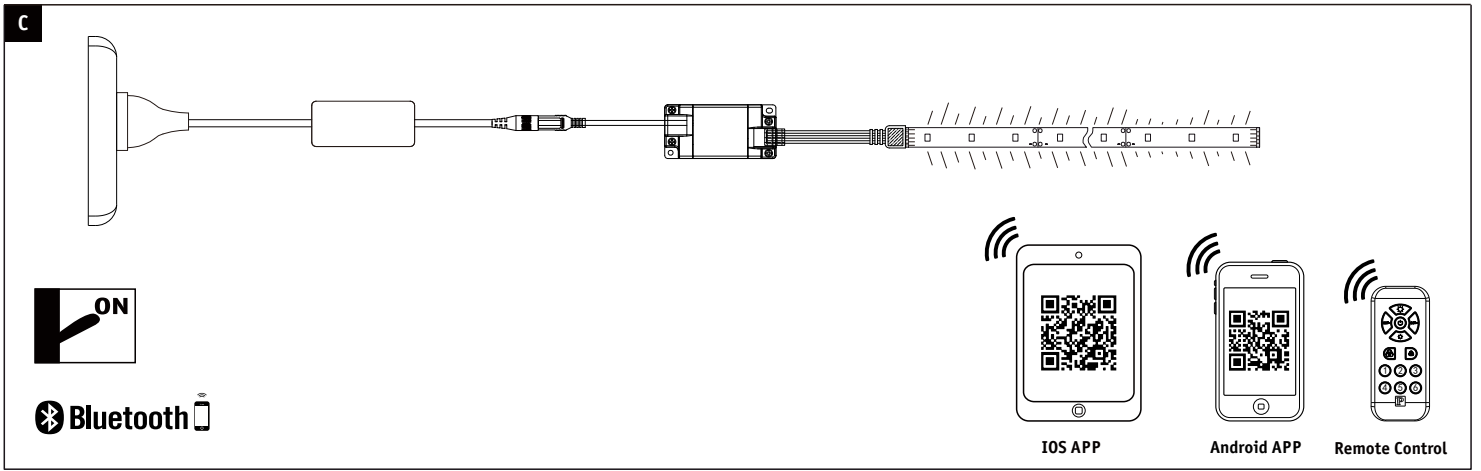

YourLED/YourLED ECO **X**

YourLED RGB **✓**

Art.No.70199/70200/70201

500.39

500.39

Art. No. 70203

B

E