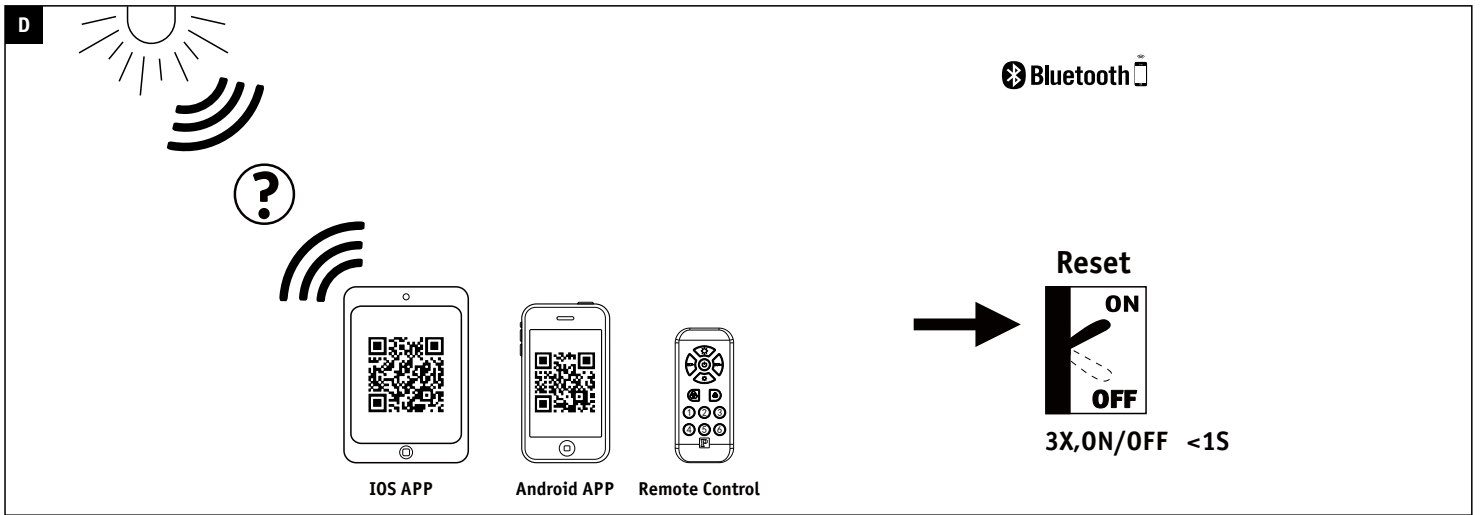

YourLED/YourLED ECO **X**

YourLED RGB **✓**

Art.No.70199/70200/70201

500.39

500.39

Art. No. 70203

B

E