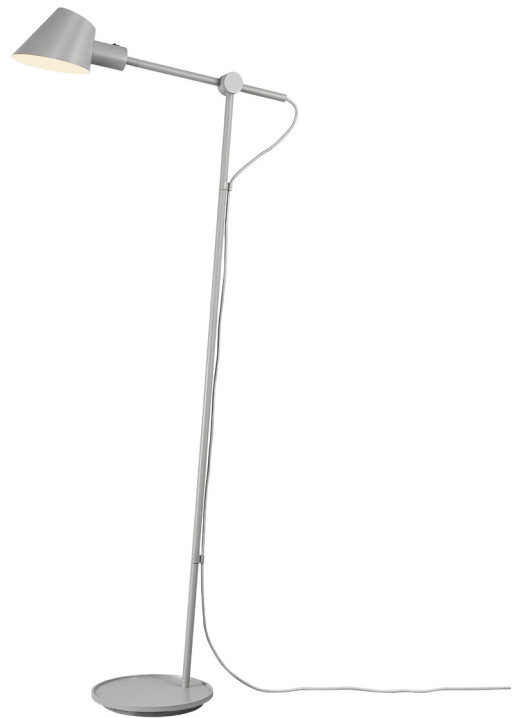

Stay Floor

design[®]
for the
people

nordlux

Height (cm): 129.2
Projection (cm): 58.7
Shade diameter (cm): 15
Tube diameter (cm): 1.57

Stay Floor

Item number: 2020464010 Grey

EAN: 5704924001017

Packaging unit 1

Material: Metal/Aluminium

IP20, Class 2 (Double isolated), 230V

Cord: 250 cm, Grey textile cable

Can the cable be replaced? No

Switch on the fixture

E27, Max. 60W, Light source not included

Area: Indoor

Stay is designed by Danish Maria Berntsen and is functional and beautiful lighting in one and the same design. Stay has several nice features, where the lamp's flexible swivel mechanism makes it possible to direct the light and create optimal lighting conditions. Furthermore, the switch is discreetly placed behind the lamp head, making it easy and convenient to turn the light on and off. Thus, Stay combines great flexibility and elegant appearance in a highly convincing way.

design
for the
people

nordlux

2020464010

This luminaire is
compatible with bulbs of
the energy classes:

874/2012