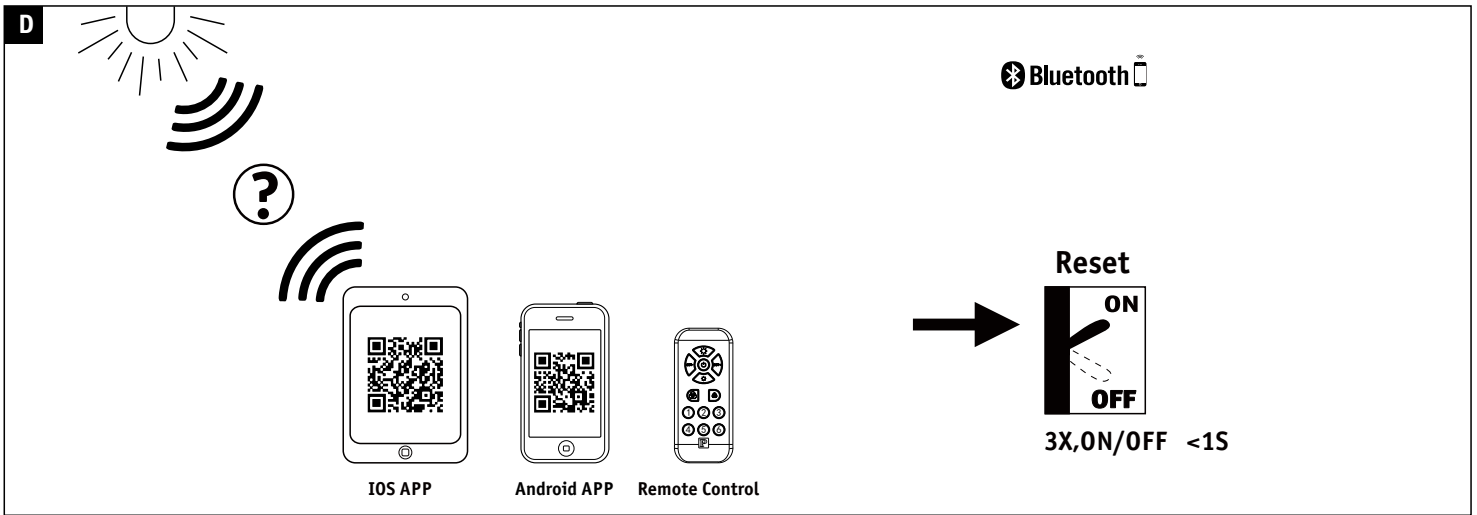

Art.-Nr.:  **500.04**
 PKE 04/16

1X

1X

MaxLED 500/MaxLED 1000 ✗
 MaxLED Tunable White ✗
 MaxLED RGBW ✓

A

MaxLED 500/MaxLED 1000 ✗
 MaxLED Tunable White ✗
 MaxLED RGBW ✓

B

E