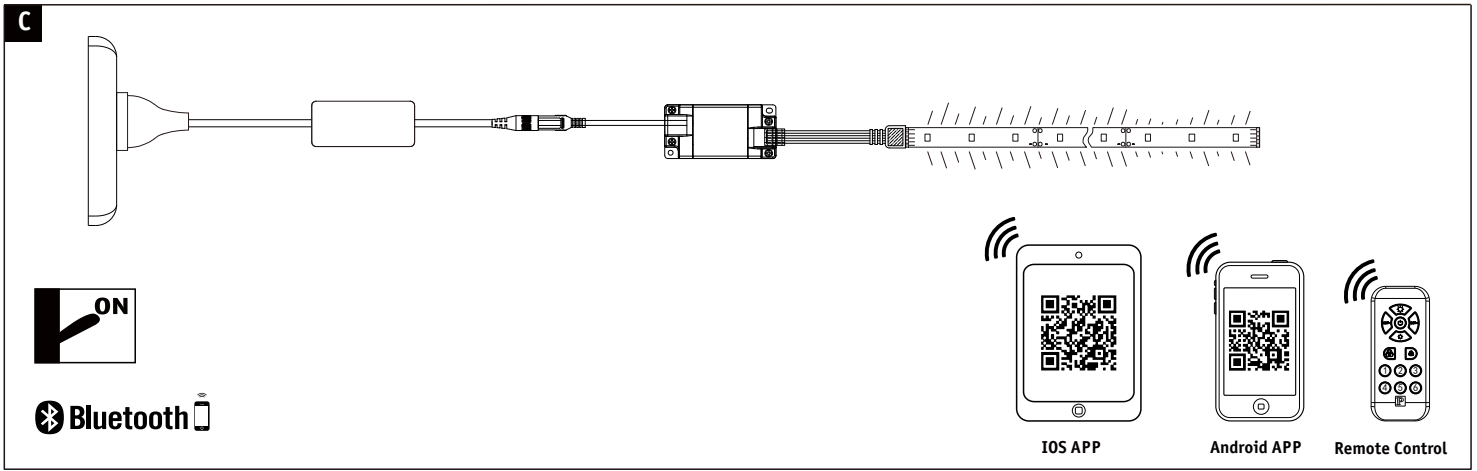

Art.-Nr.:  **500.04**
 PKE 04/16

1X

1X

MaxLED 500/MaxLED 1000 ✗
 MaxLED Tunable White ✗
 MaxLED RGBW ✓

A

MaxLED 500/MaxLED 1000 ✗
 MaxLED Tunable White ✗
 MaxLED RGBW ✓

B

E