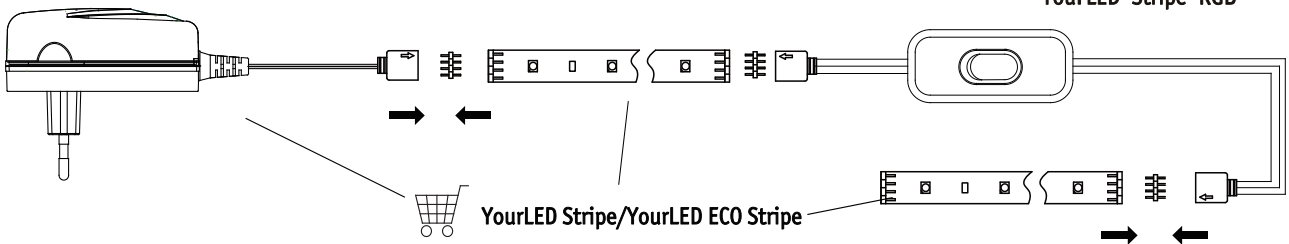

Art.-Nr: 70727

DC12V / max.5A

POW 07/16

1x

1x

A

YourLED Stripe/YourLED ECO Stripe

YourLED Stripe/YourLED ECO Stripe ✓

YourLED Stripe RGB ✗

YourLED Stripe/YourLED ECO Stripe

B

YourLED Stripe/YourLED ECO Stripe

YourLED Stripe/YourLED ECO Stripe ✓

YourLED Stripe RGB ✗

YourLED Stripe/YourLED ECO Stripe

C