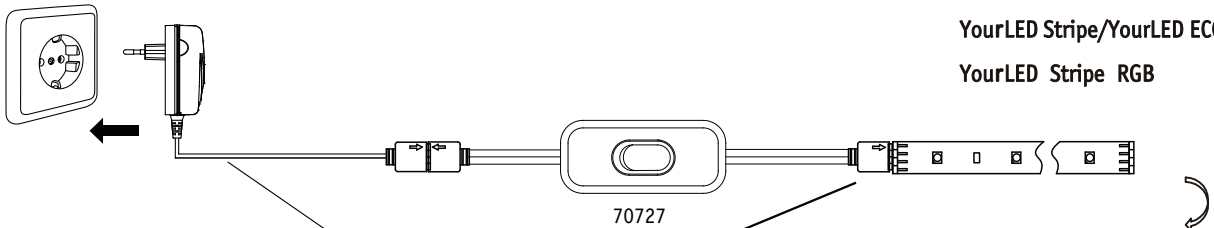

Art.-Nr: 70727

DC12V / max.5A

POW 07/16

1x

1x

A

YourLED Stripe/YourLED ECO Stripe

YourLED Stripe/YourLED ECO Stripe ✓

YourLED Stripe RGB ✗

YourLED Stripe/YourLED ECO Stripe

B

YourLED Stripe/YourLED ECO Stripe

YourLED Stripe/YourLED ECO Stripe ✓

YourLED Stripe RGB ✗

YourLED Stripe/YourLED ECO Stripe

C