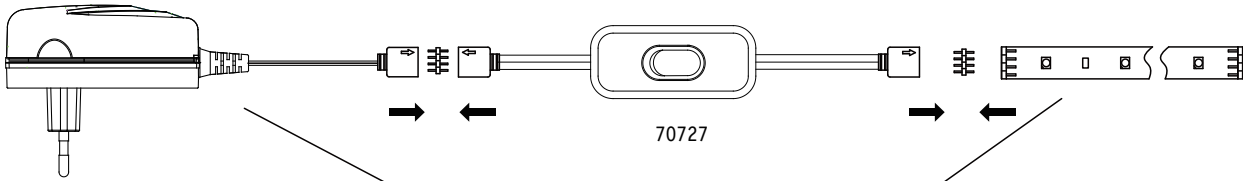

Art.-Nr: 70727

DC12V / max.5A

POW 07/16

1x

1x

A

YourLED Stripe/YourLED ECO Stripe

YourLED Stripe/YourLED ECO Stripe ✓