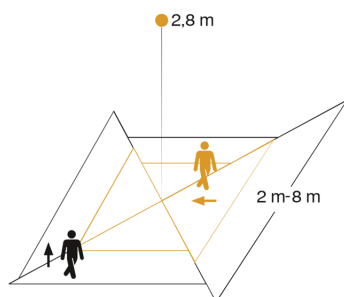

DL Vario Quattro LED

Anthracite

EAN 4007841 057602

Technical specifications

Dimensions (Ø x H)	310 x 69 mm
Mains power supply	220 – 240 V / 50 – 60 Hz
Mounting height max.	6,00 m
Sensor Technology	passive infrared
Output	10 W
Interconnection	No
Slave mode/selectable	No
Luminous flux	1000 lm
Colour temperature	3000 K
Colour variation LED	SDCM3
Colour Rendering Index CRI	80-89
With lamp	Yes, STEINEL LED system
Lamp	LED cannot be replaced
LED life expectancy (max. °C)	50000 h
Base	without
LED cooling system	Passive Thermo Control
With motion detector	Yes
Detection angle	360 °
Angle of aperture	180 °
Sneak-by guard	Yes
Capability of masking out individual segments	No
Electronic scalability	No

Mechanical scalability	No
Reach, detail	Reach adjustable from 2 - 8 m in 4 directions (90° in each)
Reach, radial	4 x 4 m (16 m²)
Reach, tangential	16 x 16 m (256 m²)
Photo-cell controller	Yes
Twilight setting	2 – 1000 lx
Time setting	5 s – 30 Min.
Basic light level function	Yes
Basic light level function time	10/30 min, all night
Soft light start	Yes
Continuous light	selectable, 4h
Impact resistance	IK07
IP-rating	IP54
Protection class	II
Ambient temperature	-20 – 35 °C
Housing material	Plastic
Cover material	Plastic, structured
Manufacturer's Warranty	3 years
Settings via	Potentiometers
With remote control	No
Version	Anthracite
PU1, EAN	4007841057602

Detection Zone