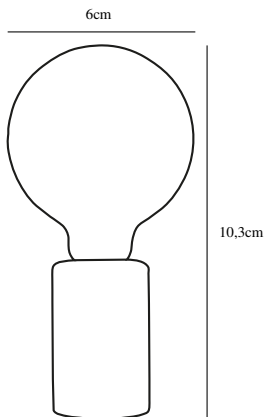

# SIV | TABLE LIGHTING | BLACK

45875003

nordlux®

Voltage (V): 230 Volt  
IP degree if the fixture includes  
two types of IP degree: IP20  
Maximum compatible bulb  
wattage (W): 60W  
Class (Class I, Class II, Class III):  
Class 2 (Double isolated)  
Lampholder type (eg, E27/E14,  
etc): E27  
Dimmerable: Yes with compatible  
bulb  
Switch placement: On the cable

Color: Black  
Height (cm): 10.3  
EAN: 5701581371989  
TUN: 1902482  
Item Number: 45875003  
Pcs Per Master Carton: 3

Sales Box Height (cm): 12  
Sales Box Width(cm): 8  
Sales Box Depth (cm): 12  
Sales Box Volume m<sup>3</sup> : 0.0012  
Net weight of the luminaire (kg):  
0.525

Primary material: Marble  
Color of the cable: Black  
Length of the cable (cm): 180  
Is the cable replaceable: False

• Nature style • Nature style

This design light is rooted in raw nature and emphasises contrast between stylish, coloured marble finish and warm decorative light source. For centuries, marble has been a natural and popular material that always displays unique colours, patterns and textures.