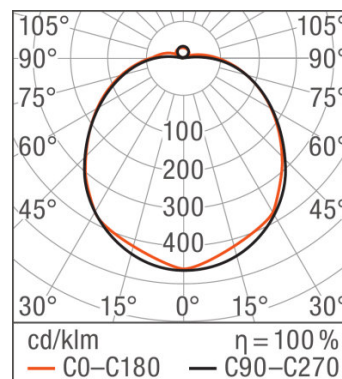

WALL AND CEILING LED 18 W 4000 K IP44