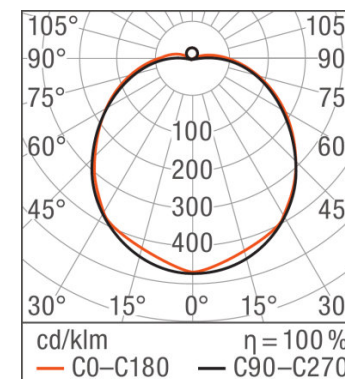

WALL AND CEILING LED 24 W 4000 K IP44