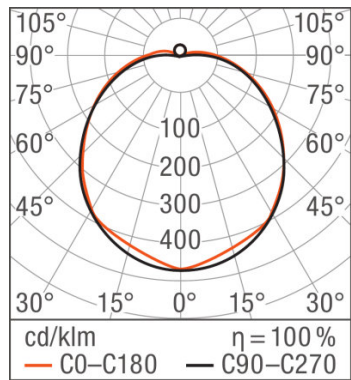

Product family datasheet

AND CEILING LED 24 W 4000 K IP44
SENSOR

WALL AND CEILING LED 24 W 4000 K
IP44 SENSOR

Application advice

For more detailed application information and graphics please see product datasheet.

Logistical Data